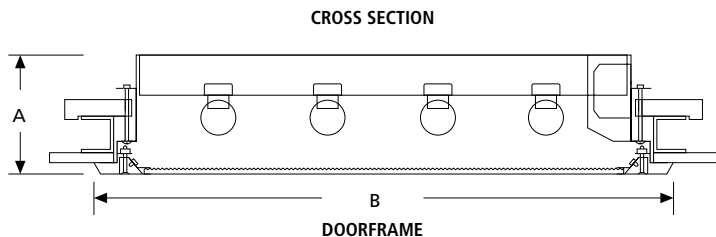

SIMPLESEAL™

CSEFBO SERIES – LF FLANGE MOUNT

DIMENSIONAL DATA

Gasket wraps edge of doorframe and eliminates metal contact with ceiling.

DIMENSIONAL DATA (IN INCHES)

	A	B	C	D
1x4	4.75	13.60x49.72	12.10	48.22
2x4	4.75	25.60x49.72	24.10	48.22