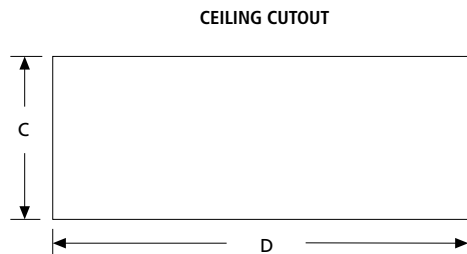

SIMPLESEAL™

CSEFBO SERIES – LF FLANGE MOUNT

DIMENSIONAL DATA

Gasket wraps edge of doorframe and eliminates metal contact with ceiling.

DIMENSIONAL DATA (IN INCHES)

	A	B	C	D
1x4	4.75	13.60x49.72	12.10	48.22
2x4	4.75	25.60x49.72	24.10	48.22