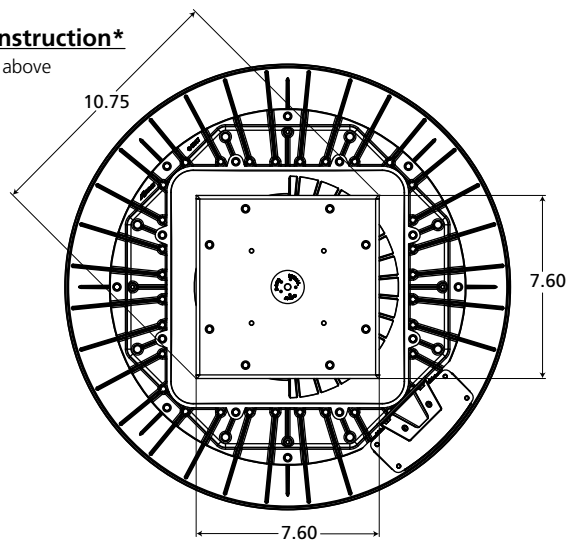

SENSCAPE™ Luminaires for Parking Garages

SPG18 SERIES

OPTIONS DIMENSIONAL DATA

TL1000/TL2000/TL2000PS Construction*

* 70L Lamp Power and above