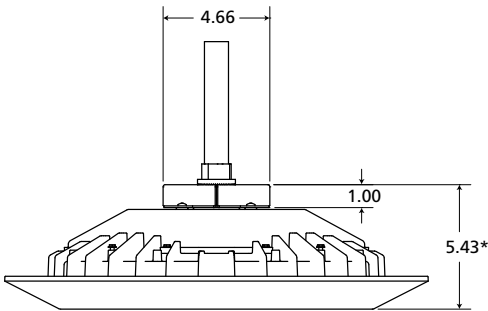

**SENSCAPE™**  
Luminaires for Parking Garages

**SPG18 SERIES**

**MOUNTING DIMENSIONAL DATA**

**Direct-to-Surface**

**Pendant Mount**

**Trunnion Kit**

**Quick Mount System**

www.kenall.com | P: 800-4-Kenall | F: 262-891-9700 | 10200 55th Street Kenosha, Wisconsin 53144, USA