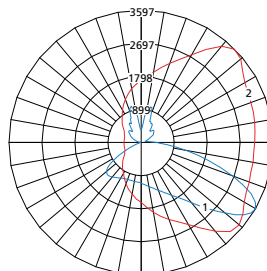

Enhanced Uplight

Model: SPG18-DTS-MW-HSS-EU-TP-90L-40K7-DCC-DV