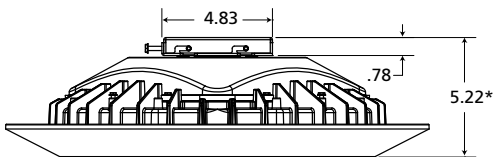

www.kenall.com | P: 800-4-Kenall | F: 262-891-9700 | 10200 55th Street Kenosha, Wisconsin 53144, USA

This product complies with the Buy American Act: manufactured in the United States with more than 50% of the component cost of US origin. It may be covered by patents found at www.kenall.com/patents. Content of specification sheets is subject to change; please consult www.kenall.com for current product details. ©2023 Kenall Mfg. Co.

A brand of **legrand**