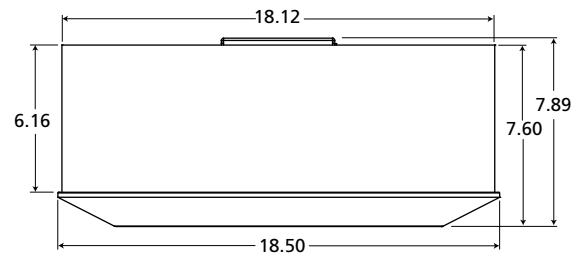

A brand of **legrand**

**SENSCAPE™**  
Luminaires for Parking Garages

**SPG18 SERIES**

OPTIONS DIMENSIONAL DATA

**Product with Optional Debris Shield**

**Bird Deterrent**

**Bird Guard**

**Bird Guard with LEL**