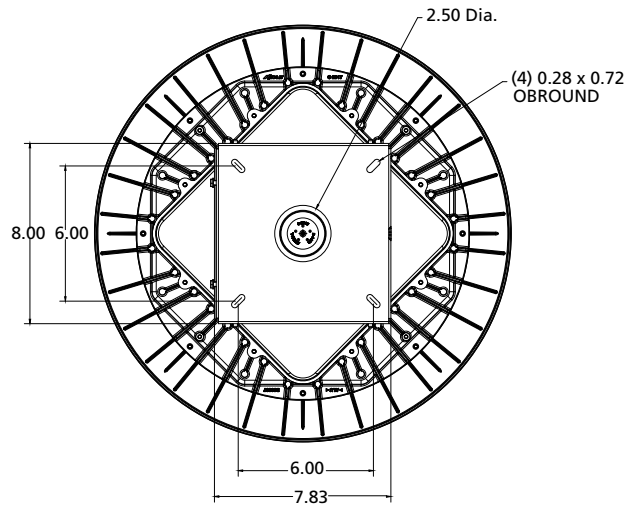

SENSCAPE™
Luminaires for Parking Garages

SPG18 SERIES

MOUNTING DIMENSIONAL DATA

Direct-to-Surface