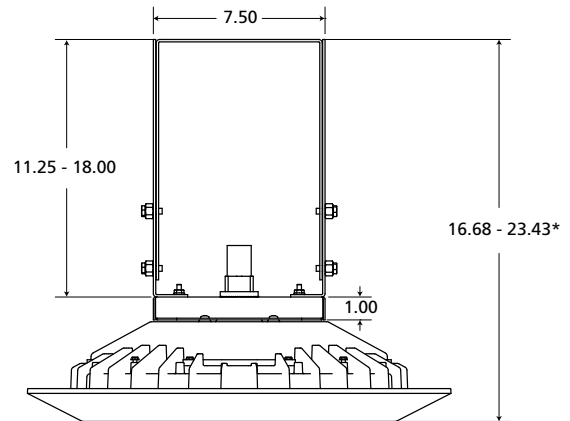

**SENSCAPE™**  
Luminaires for Parking Garages

**SPG18 SERIES**

**MOUNTING DIMENSIONAL DATA**

**Direct-to-Surface**

**Pendant Mount**

**Trunnion Kit**

**Quick Mount System**

www.kenall.com | P: 800-4-Kenall | F: 262-891-9700 | 10200 55th Street Kenosha, Wisconsin 53144, USA