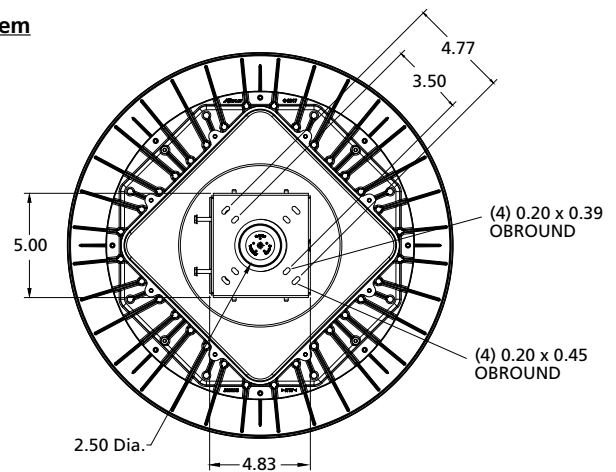

www.kenall.com | P: 800-4-Kenall | F: 262-891-9700 | 10200 55th Street Kenosha, Wisconsin 53144, USA

This product complies with the Buy American Act: manufactured in the United States with more than 50% of the component cost of US origin. It may be covered by patents found at www.kenall.com/patents. Content of specification sheets is subject to change; please consult www.kenall.com for current product details. ©2023 Kenall Mfg. Co.

A brand of **legrand**