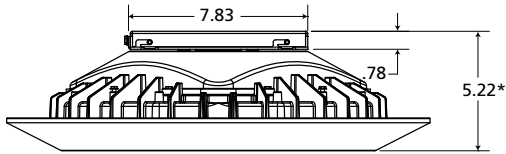

SENSCAPE™
Luminaires for Parking Garages

SPG18 SERIES

MOUNTING DIMENSIONAL DATA

Direct-to-Surface