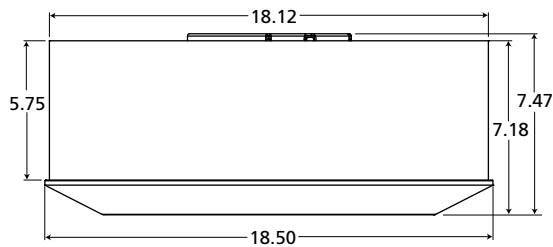

Bird Guard with TL1000/TL2000/TL2000PS

* 70L Lamp Power and above