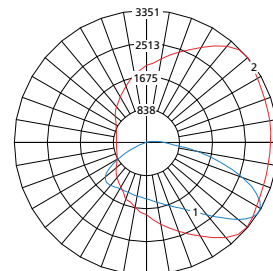

Downlight

Model: SPG18-DTS-MW-HSS-D-TP-90L-40K7-DCC-DV

LUMEN AMBIENT TEMPERATURE (LAT) FACTORS

Avg. Ambient Temperature	10°C	15°C	20°C	25°C	30°C	35°C	40°C
Lumen Output Factor	1.03	1.02	1.01	1	0.99	0.98	0.97

www.kenall.com | P: 800-4-Kenall | F: 262-891-9700 | 10200 55th Street Kenosha, Wisconsin 53144, USA

A brand of **legrand**

This product complies with the Buy American Act: manufactured in the United States with more than 50% of the component cost of US origin. It may be covered by patents found at www.kenall.com/patents. Content of specification sheets is subject to change; please consult www.kenall.com for current product details. ©2023 Kenall Mfg. Co.