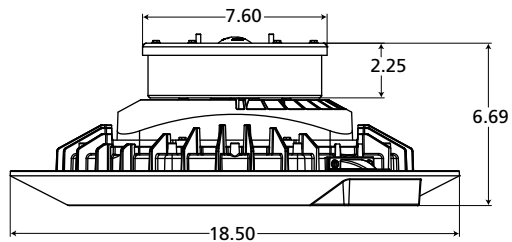

SENSCAPE™ Luminaires for Parking Garages

SPG18 SERIES

OPTIONS DIMENSIONAL DATA

TL1000/TL2000/TL2000PS Construction*

* 70L Lamp Power and above