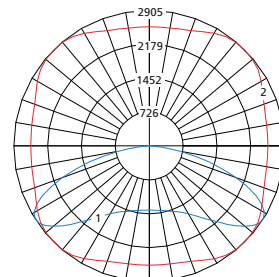

Downlight

Model: SPG18-DTS-MW-55-D-TP-90L-40K7-DCC-DV

LUMEN AMBIENT TEMPERATURE (LAT) FACTORS

Avg. Ambient Temperature	10°C	15°C	20°C	25°C	30°C	35°C	40°C
Lumen Output Factor	1.03	1.02	1.01	1	0.99	0.98	0.97

www.kenall.com | P: 800-4-Kenall | F: 262-891-9700 | 10200 55th Street Kenosha, Wisconsin 53144, USA

A brand of **legrand**

This product complies with the Buy American Act: manufactured in the United States with more than 50% of the component cost of US origin. It may be covered by patents found at www.kenall.com/patents. Content of specification sheets is subject to change; please consult www.kenall.com for current product details. ©2023 Kenall Mfg. Co.